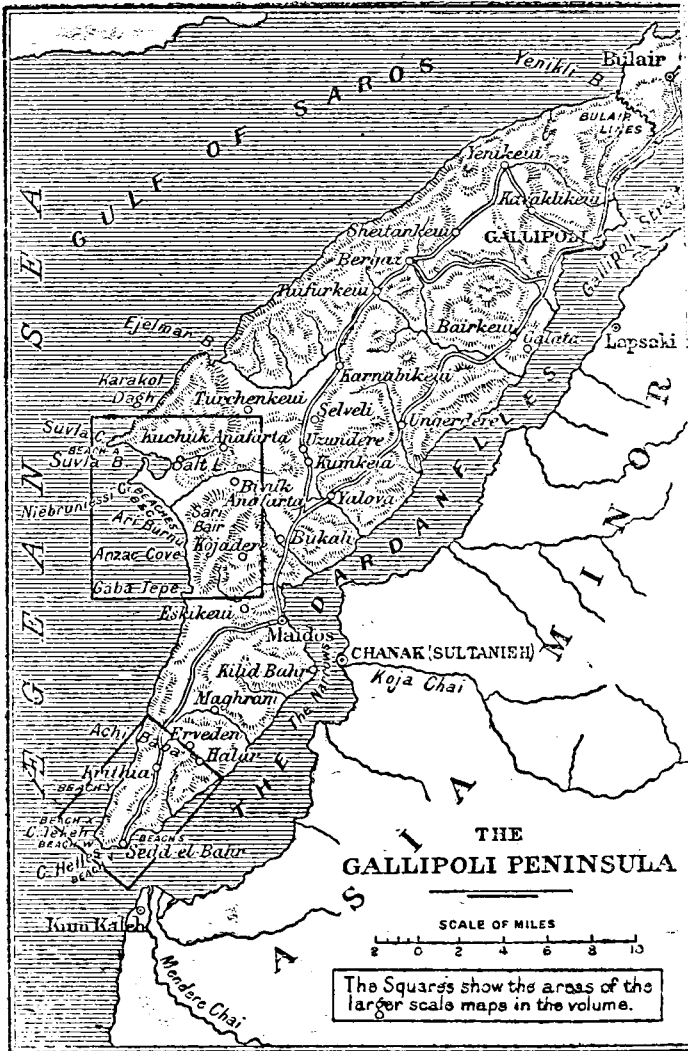

GALLIPOLI

JOHN MASEFIELD

GALLIPOLI,

GALLIPOLI

BY

JOHN MASEFIELD

AUTHOR OF

"THE DAFFODIL FIELDS," "DAUBER," ETC.

LIST OF ILLUSTRATIONS

SIR IAN HAMILTON'S HEADQUARTERS DURING THE DARDANELLES EXPEDITION	- - -	<i>to face p. 14</i>
SOME OF THE BARBED-WIRE ENTANGLEMENTS NEAR SEDD-EL-BAHR	- - -	<i>between pp. 14 and 15</i>
A BOAT-LOAD OF BRITISH TROOPS LEAVING THE S.S. "NILE" FOR ONE OF THE LANDING BEACHES		<i>to face p. 15</i>
THE S.S. "RIVER CLYDE" ASHORE ON "V" BEACH		<i>to face p. 38</i>
A VIEW OF "V" BEACH, TAKEN FROM S.S. "RIVER CLYDE"	- - -	<i>between pp. 38 and 39</i>
"EVENING STRAFE"	- - -	<i>to face p. 39</i>
ON BOARD F.S. "CLACTON"	- - -	<i>to face p. 46</i>
ANZAC FROM THE SEA	- - -	<i>between pp. 46 and 47</i>
A BIRD'S-EYE VIEW, SHOWING THE WAY THROUGH THE GULLY TO THE HOSPITAL AT ANZAC	- - -	<i>to face p. 47</i>
INSIDE AN AUSTRALIAN TRENCH	- - -	<i>to face p. 64</i>
GENERAL SIR IAN HAMILTON CALLS FOR CHEERS FOR THREE BRAVE FRENCH OFFICERS		<i>between pp. 64 and 65</i>
AUSTRALIANS AT ANZAC	- - -	<i>to face p. 65</i>
AUSTRALIANS AT ANZAC TWO DAYS BEFORE THE EVACUATION TOOK PLACE	- - -	<i>to face p. 88</i>

LIST OF ILLUSTRATIONS

VIEW OF ANZAC, LOOKING TOWARDS SUVLA	
	<i>between pp. 88 and 89</i>
VIEW AT THE ENTRANCE OF THE GREAT GULLY, CAPE HELLES - - - - -	<i>to face p. 89</i>
THE ANZAC FRONT - - - - -	<i>to face p. 108</i>
THE EASTERN FLANK OF THE CAPE HELLES SECTOR	
	<i>between pp. 108 and 109</i>
SCENE ON WEST BEACH, SUVLA, BEFORE THE EVACUATION	
	<i>to face p. 109</i>

MAPS

THE GALLIPOLI PENINSULA - - - - -	<i>frontispiece</i>
CAPE HELLES - - - - -	<i>p. 86</i>
ANZAC-SUVLA - - - - -	<i>between pp. 156 and 157</i>