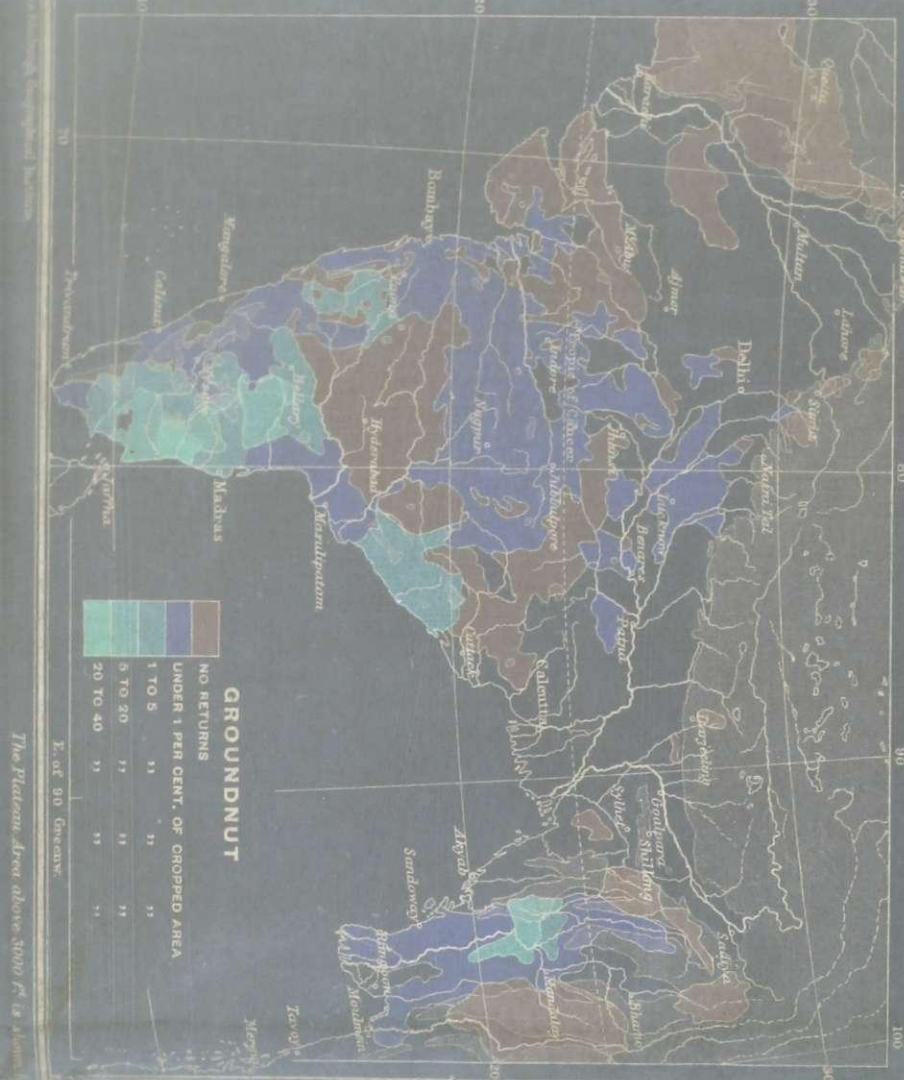

THE INDIAN EMPIRE
and SURROUNDING COUNTRIES

THE INDIAN EMPIRE AND SURROUNDING COUNTRIES

Charles Anderson

British Possessions Properly so Coloured Red

Scale: 1 inch = 200 miles

Longitude East of Greenwich

70

RELIGIONS

The statistics are based on the 1901 Census of India.

AGRICULTURAL PRODUCTS

AGRICULTURAL PRODUCTS

The Plateau Area above 1000 Ft. is shown in white.

ECONOMIC MINERALS
PRINCIPAL

English Miles
 0 100 200 300 400 500