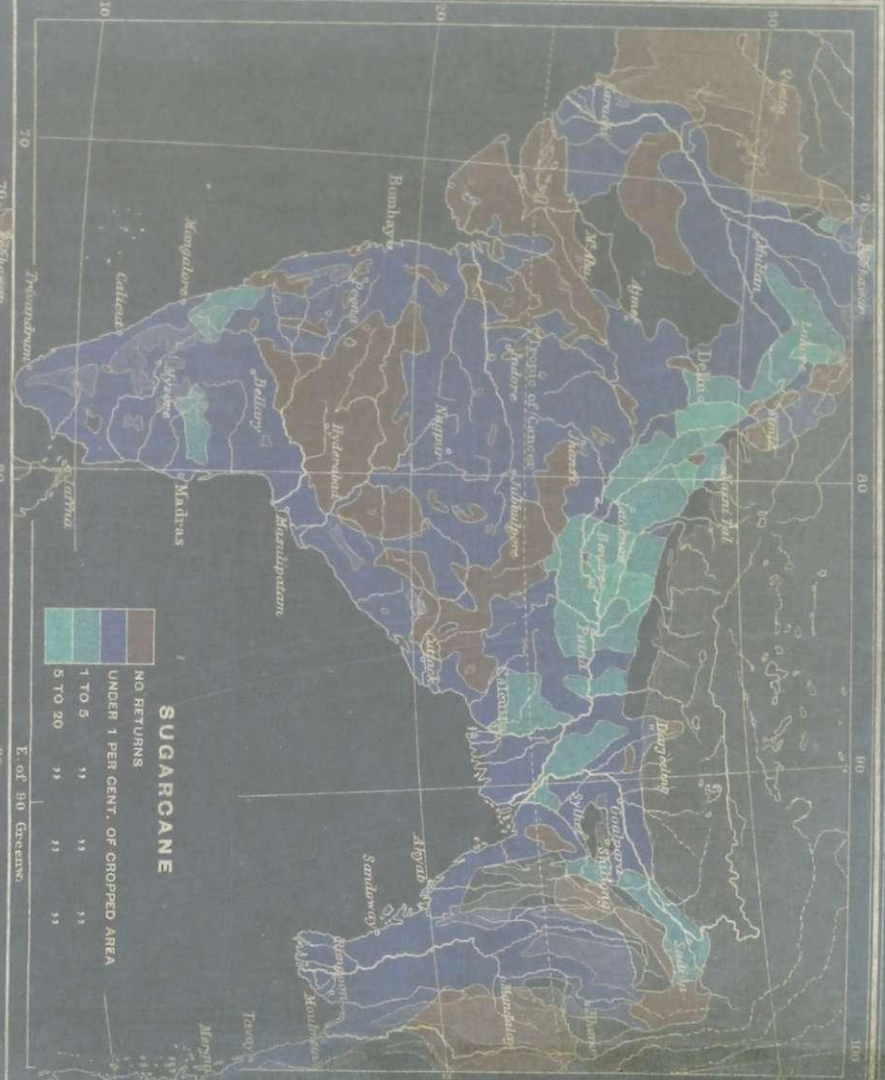

THE INDIAN EMPIRE
and SURROUNDING COUNTRIES

THE INDIAN EMPIRE AND SURROUNDING COUNTRIES

Charles Anderson

British Possessions Properly so Coloured Red

Scale: 1 inch = 200 miles

Longitude East of Greenwich

70

RELIGIONS

The statistics are based on the 1901 Census of India.

AGRICULTURAL PRODUCTS

AGRICULTURAL PRODUCTS

The Plateau Area above 1000 Ft. is shown in white.

ECONOMIC MINERALS
PRINCIPAL

English Miles
 0 100 200 300 400 500

Laccadive
 Islands

C E Y L O N

Longitude East of Greenwich

12

16

20

24

28