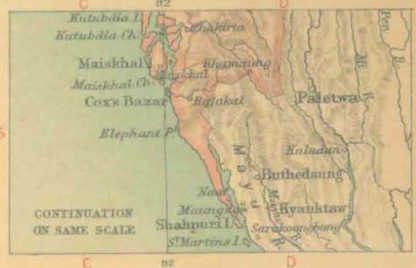

NOTE TO
COLORING

British Territory	British Territory
Hindu	Hindu
Muhammadan	Muhammadan

BENGAL WITH SIKKIM

Scale = 1:4,000,000 or 631 Miles to an Inch
English Miles

- DIVISIONS OF BENGAL**
- 1 BURDWAN DIVISION
 - 2 PATNA DIVISION
 - 3 ORISSA DIVISION
 - 4 PRESIDENCY DIVISION
 - 5 BHAGALPUR DIVISION
 - 6 CHOTA NAGPUR DIVISION
- Native States: coloured yellow
Railways opened and in construction
Canals

THE UNITED PROVINCES

Scale - 1: 4,000,000 or 631 Miles to an Inch
English Miles

- DIVISIONS OF AGRA**
- 1 MEERUT DIVISION
 - 2 AGRA DIVISION
 - 3 BAREILLY DIVISION
 - 4 ALLAHABAD DIVISION
 - 5 BENARES DIVISION
 - 6 GORAKHPUR DIVISION
 - 7 KUMAUN DIVISION