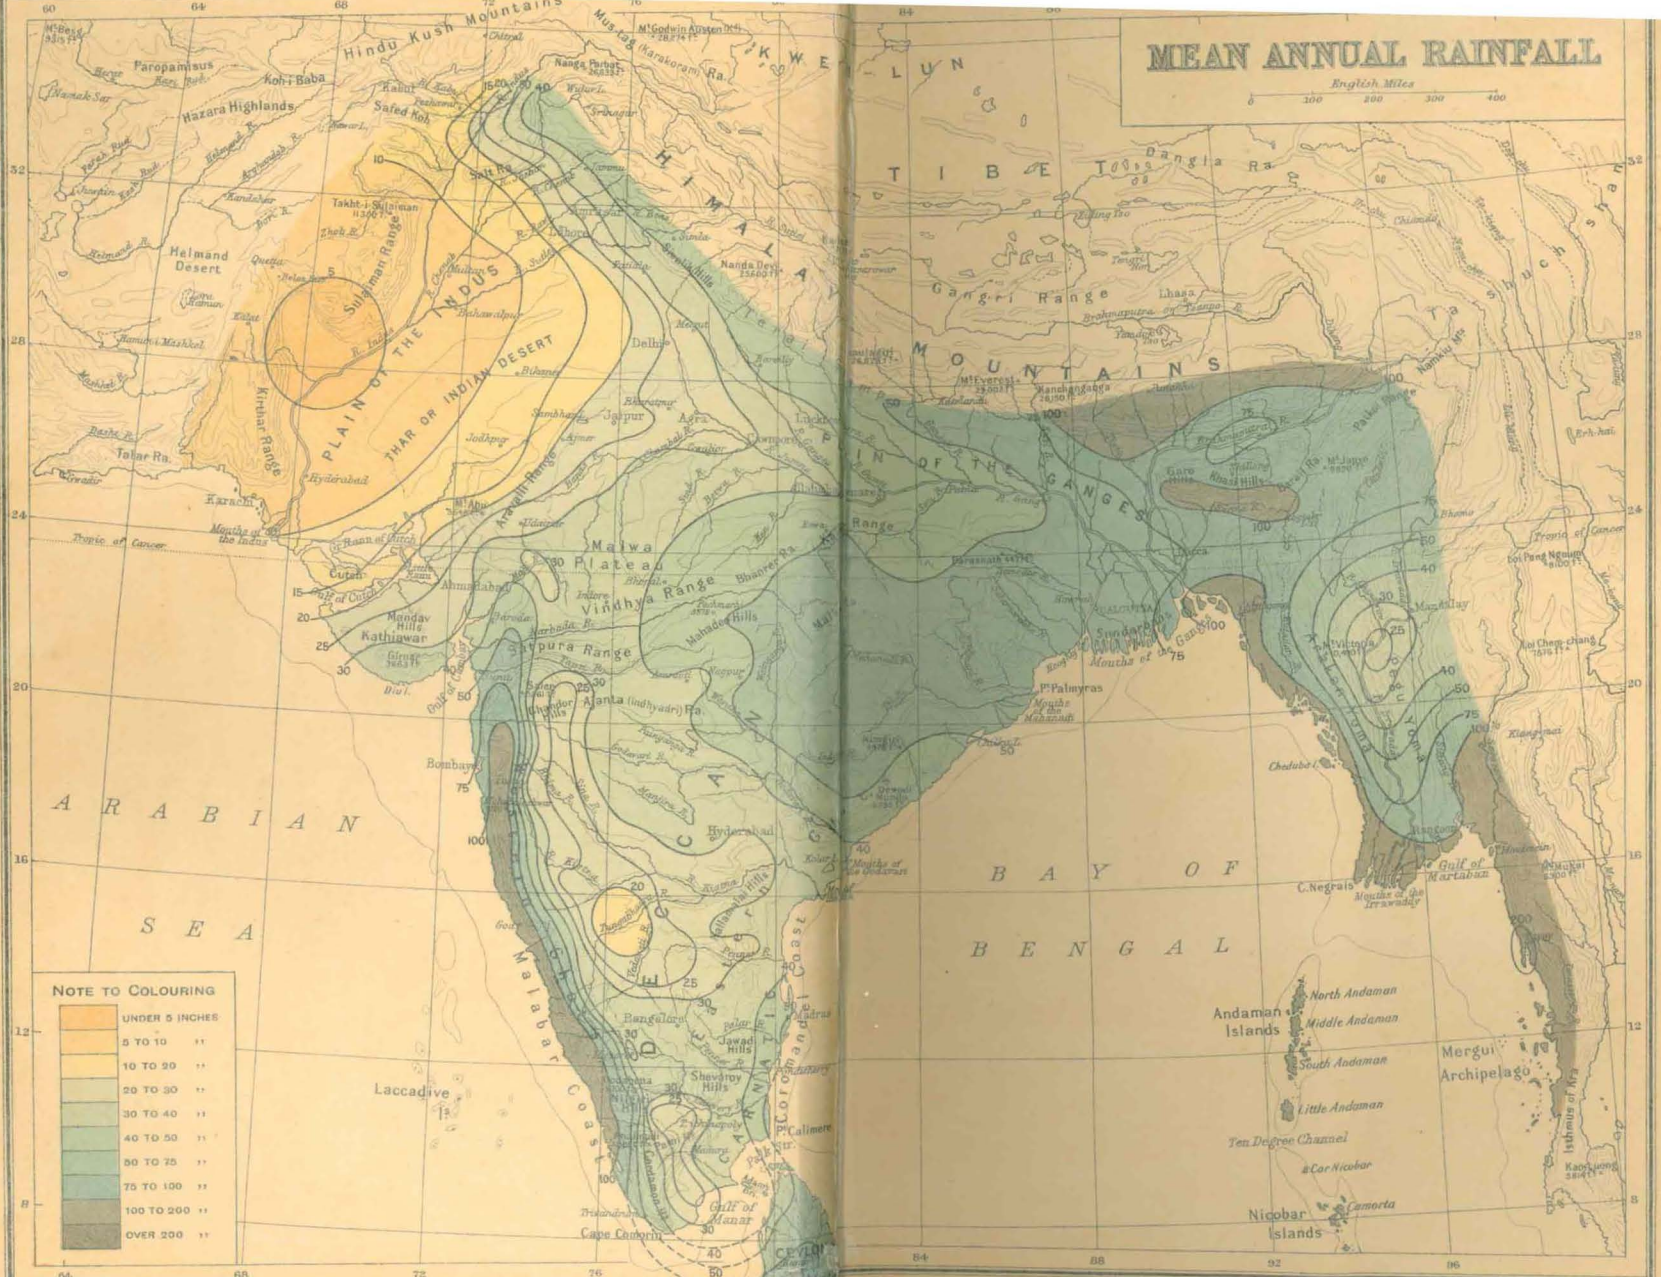

MEAN ANNUAL RAINFALL

English Miles
0 100 200 300 400

NOTE TO COLOURING

	UNDER 5 INCHES
	5 TO 10 "
	10 TO 20 "
	20 TO 30 "
	30 TO 40 "
	40 TO 50 "
	50 TO 75 "
	75 TO 100 "
	100 TO 200 "
	OVER 200 "