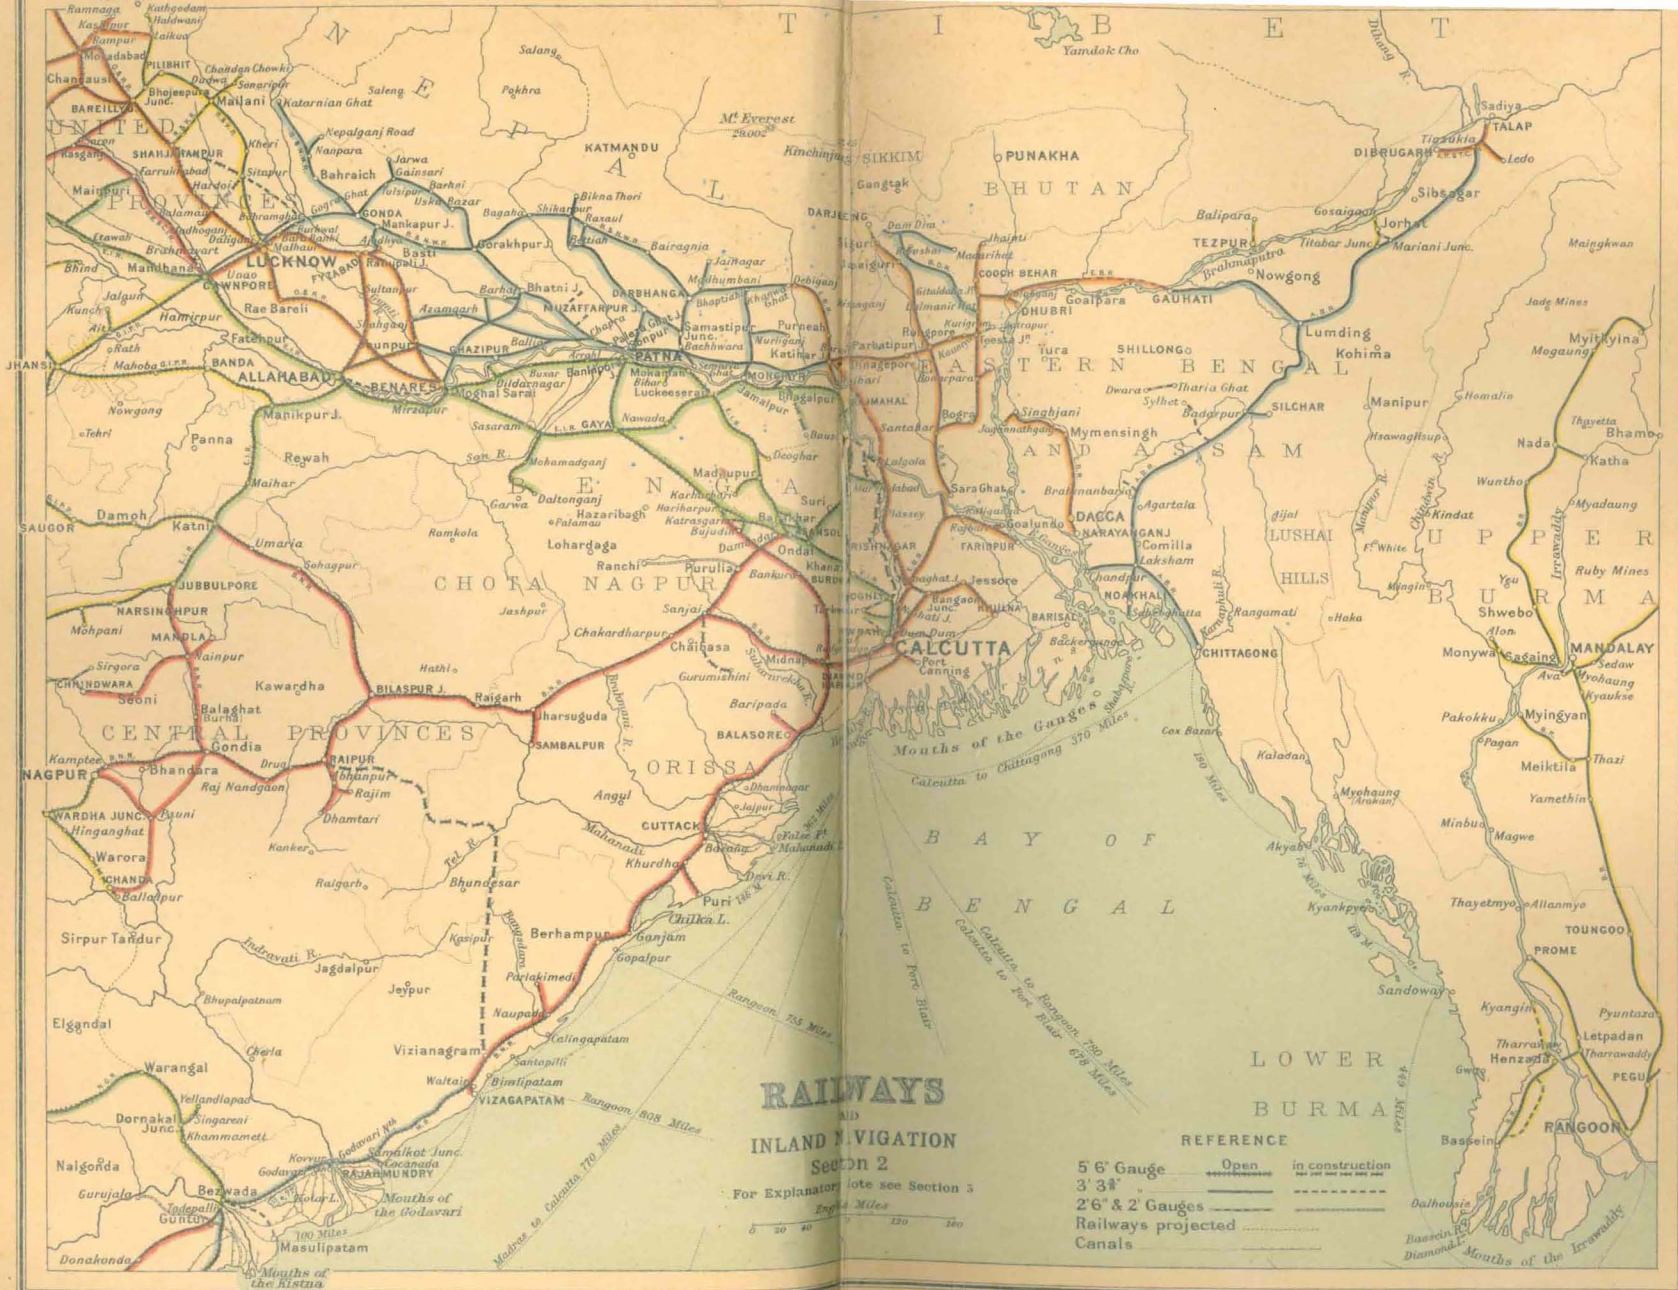

RAILWAYS

AND INLAND NAVIGATION

Section 2

For Explanatory Note see Section 3

English Miles

1. REFERENCE
2. 5' 6" Gauge Open
   - 3' 3" in construction
   - 2' 6" & 2 Gauges
   - Railways projected
   - Canals