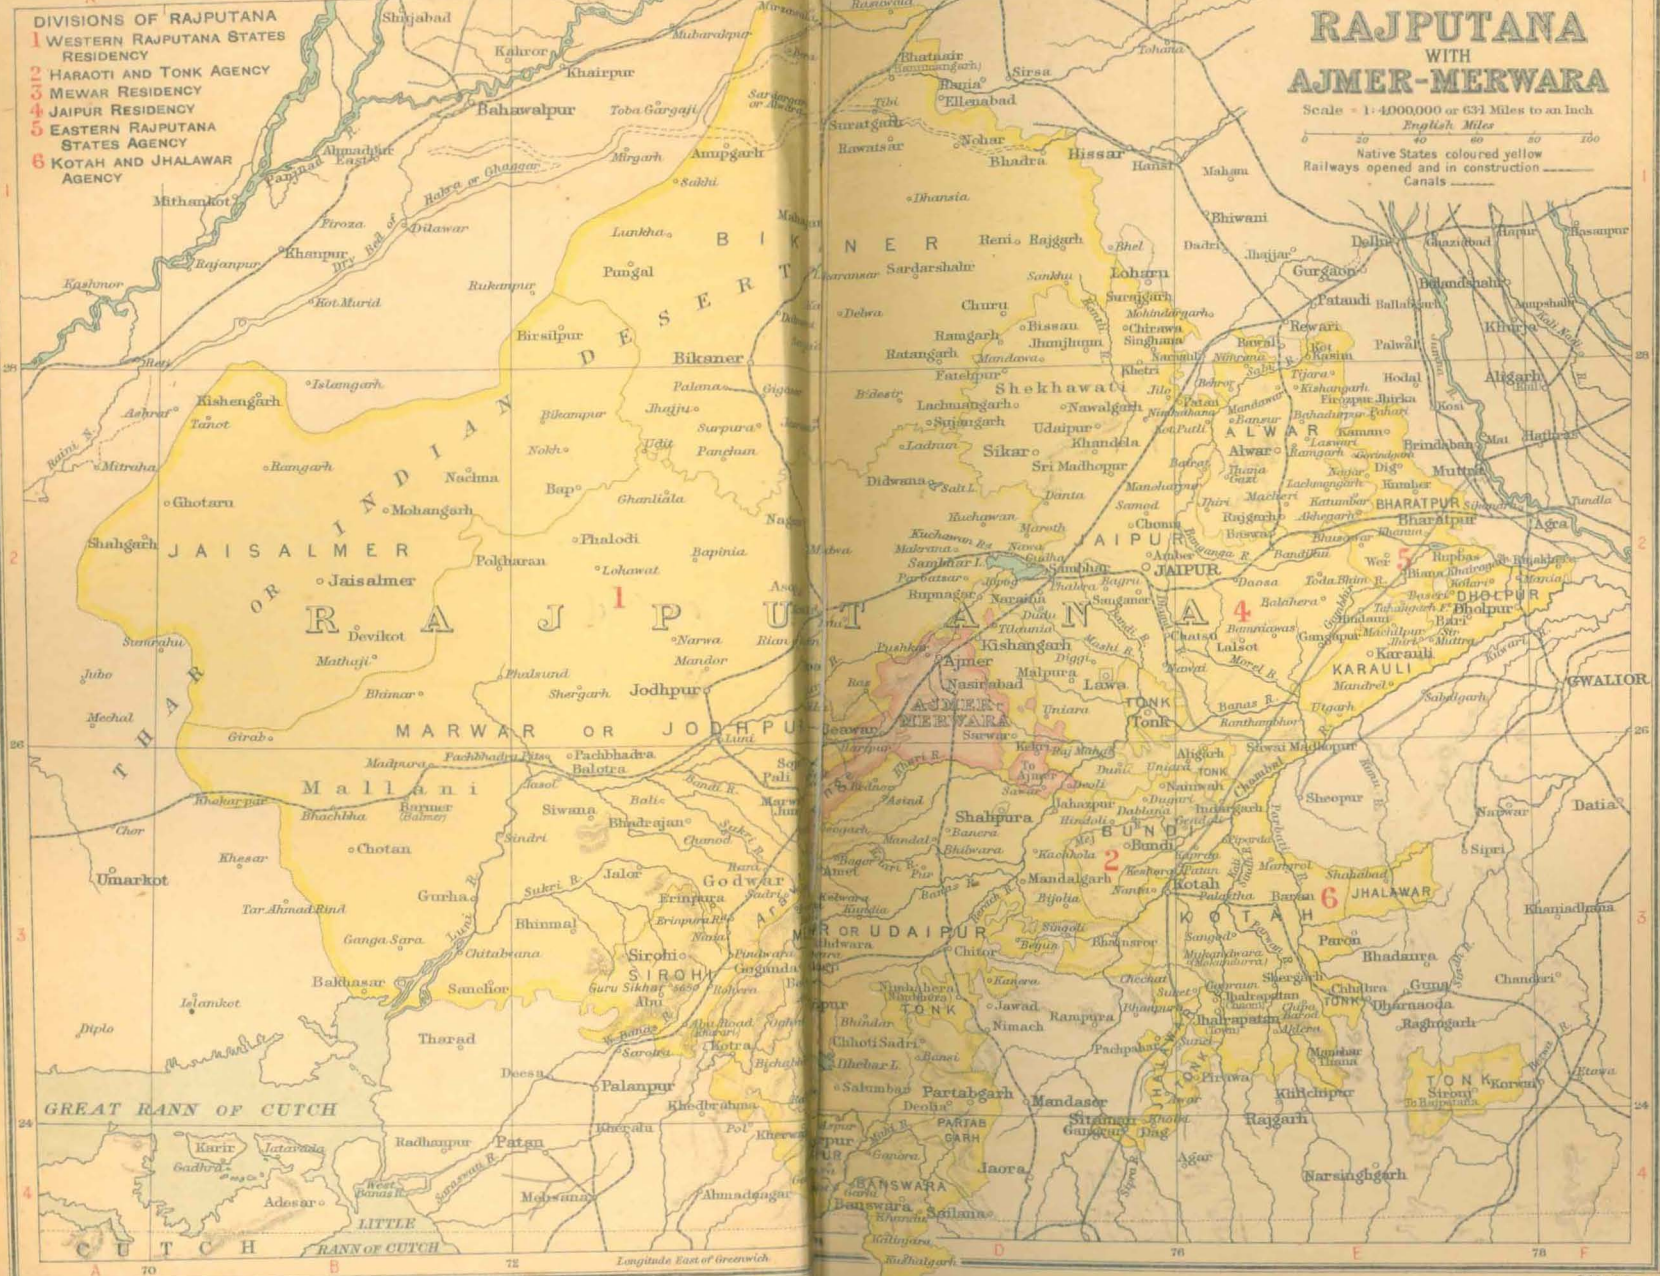

- 1 WESTERN RAJPUTANA STATES RESIDENCY
- 2 HARAOI AND TONK AGENCY
- 3 MEWAR RESIDENCY
- 4 JAIPUR RESIDENCY
- 5 EASTERN RAJPUTANA STATES AGENCY
- 6 KOTAH AND JHALAWAR AGENCY

RAJPUTANA WITH AJMER-MERWARA

Scale - 1: 4,000,000 or 631 Miles to an Inch
English Miles
Native States coloured yellow
Railways opened and in construction
Canals