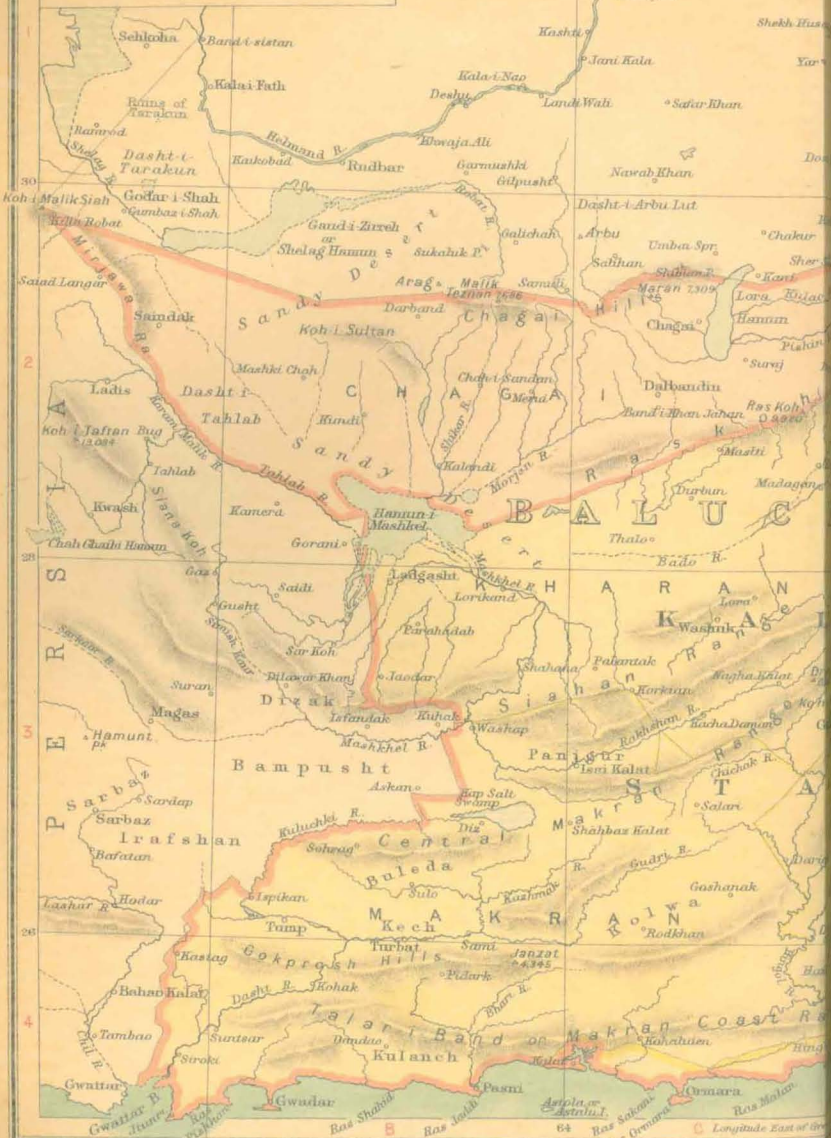

BALUCHISTAN

Scale - 1:4,000,000 or 63.1 Miles to an Inch

English Miles

Native States coloured yellow

Railways opened and in construction

Canals