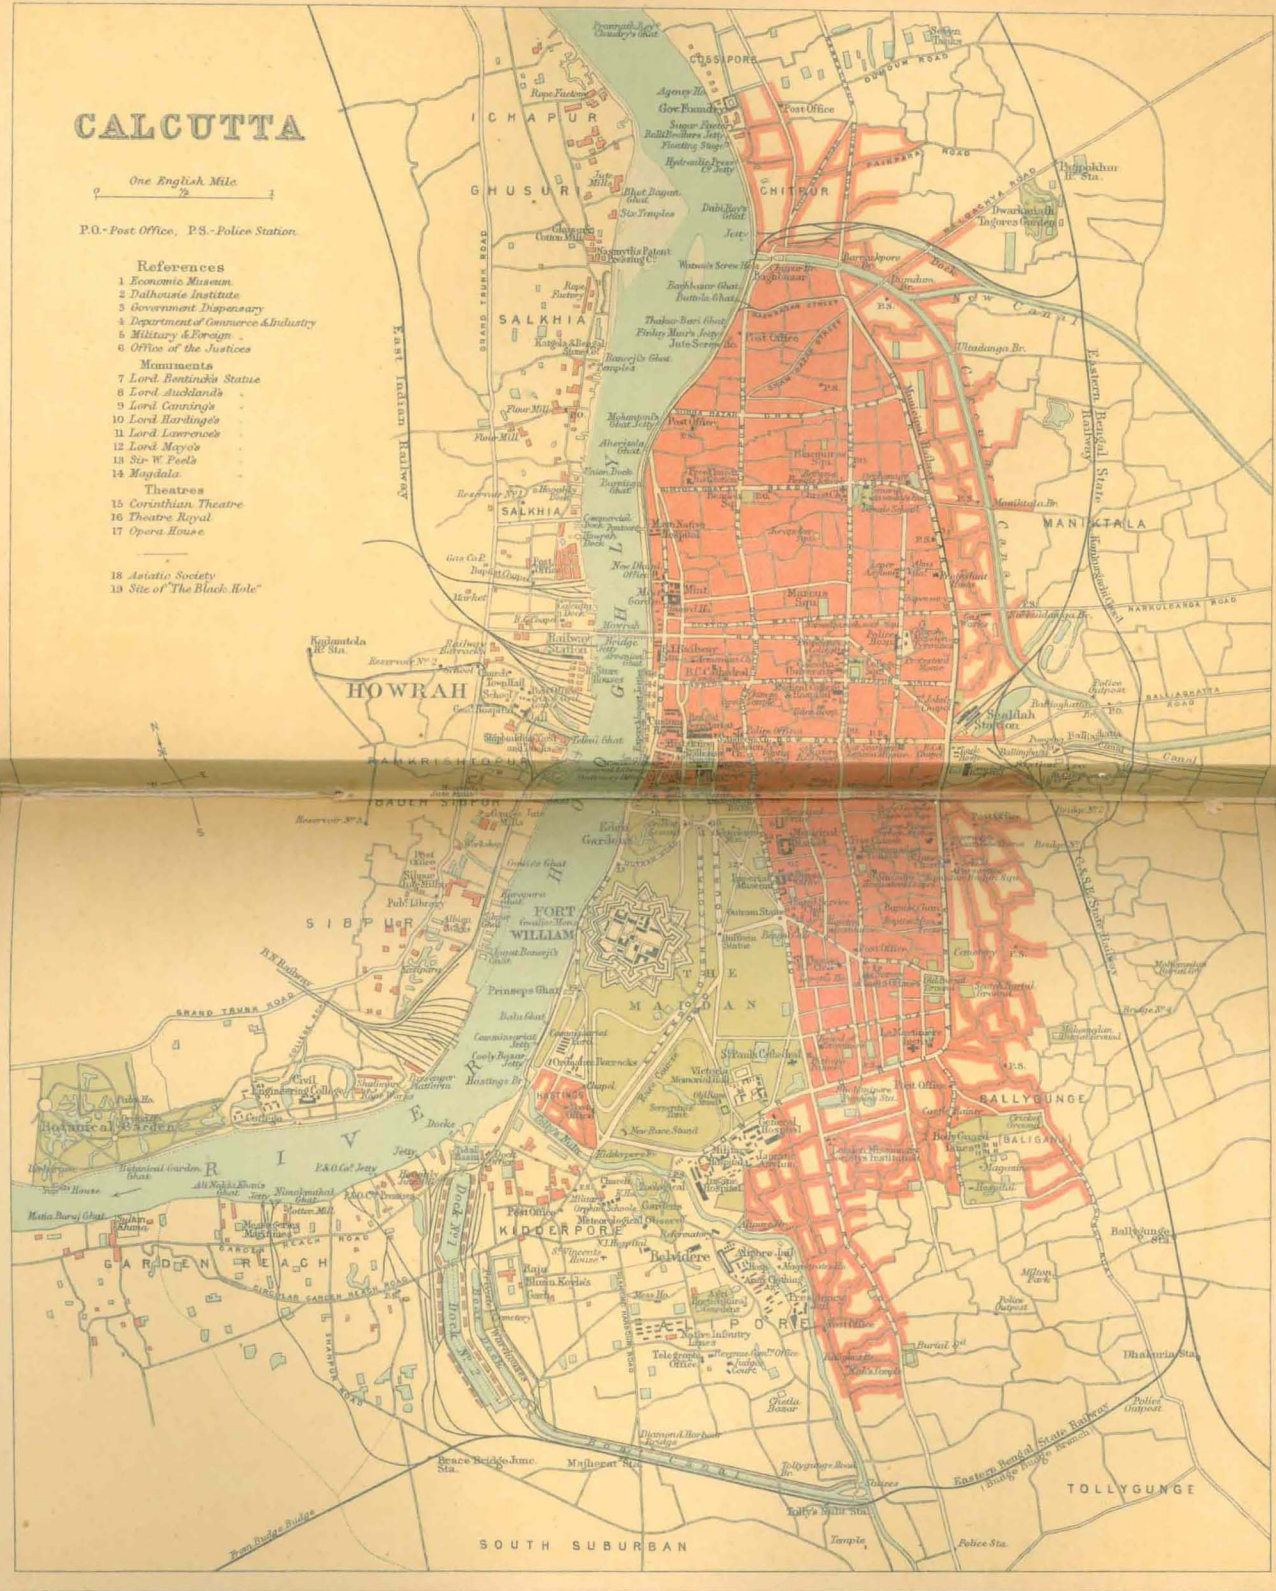

CALCUTTA

One English Mile
0 1/2

P.O. - Post Office, P.S. - Police Station

References

1. 1 Economic Museum
   - 2 Dalhousie Institute
   - 3 Government Dispensary
   - 4 Department of Commerce & Industry
   - 5 Military & Foreign
   - 6 Office of the Justices
2. ### Monuments
3. 7 Lord Bentinck's Statue
   - 8 Lord Auckland's
   - 9 Lord Cornwallis
   - 10 Lord Hastings
   - 11 Lord Lawrence
   - 12 Lord Mayo
   - 13 Sir W. Poles
   - 14 Maydala
4. ### Theatres
5. 15 Corinthian Theatre
   - 16 Theatre Royal
   - 17 Opera House
6. 18 Asiatic Society
   - 19 Site of "The Black Hole"