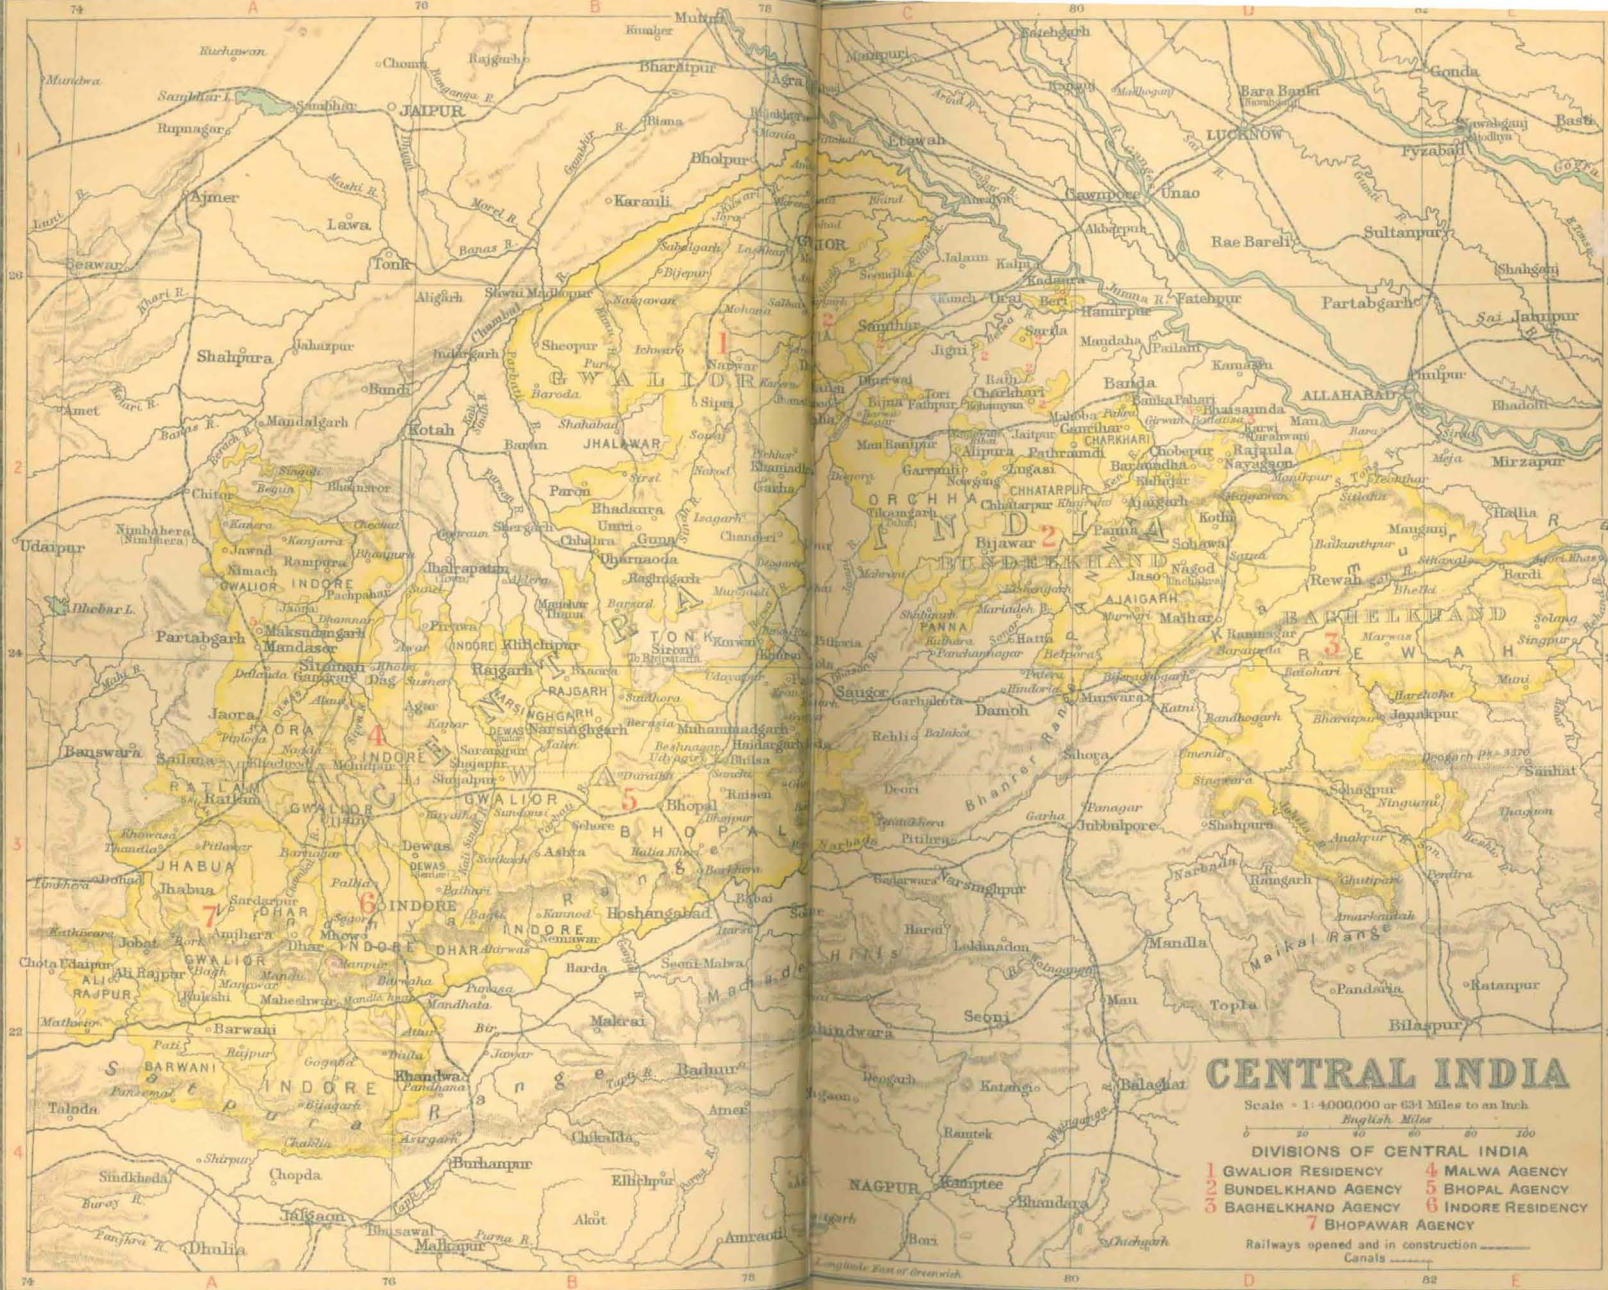

CENTRAL INDIA

Scale = 1:4000000 or 134 Miles to an Inch
English Miles 0 20 40 60 80 100

1. **DIVISIONS OF CENTRAL INDIA**
2. 1 GWALIOR RESIDENCY
   - 2 BUNDELKHAND AGENCY
   - 3 BAGHELKHAND AGENCY
   - 4 MALWA AGENCY
   - 5 BHOPAL AGENCY
   - 6 INDORE RESIDENCY
   - 7 BHOPAWAR AGENCY

Railways opened and in construction ———
Canals ———